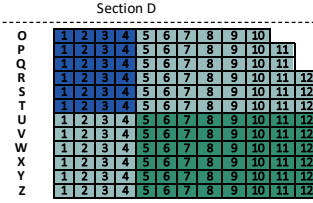

# Arlene Schnitzer Concert Hall Seat Map: Popcorn Concert

## ORCHESTRA LEVEL

TICKET OFFICE:  
503-228-1353

- Platinum
- Gold
- Tier 1
- Tier 2
- Tier 3
- Tier 4
- Tier 5
- N/A

• ADA Seating

Balcony overhang begins at Row O on the Orchestra level