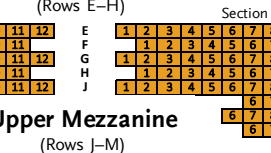

Lower Mezzanine (Rows E-H)