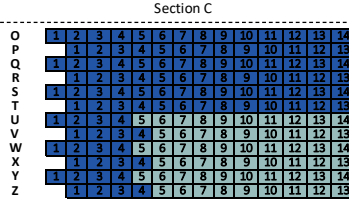

# Arlene Schnitzer Concert Hall Seat Map: Popcorn Concert

## ORCHESTRA LEVEL

TICKET OFFICE:  
503-228-1353

- Platinum
- Gold
- Tier 1
- Tier 2
- Tier 3
- Tier 4
- Tier 5
- N/A

• ADA Seating

Balcony overhang begins at Row O on the Orchestra level